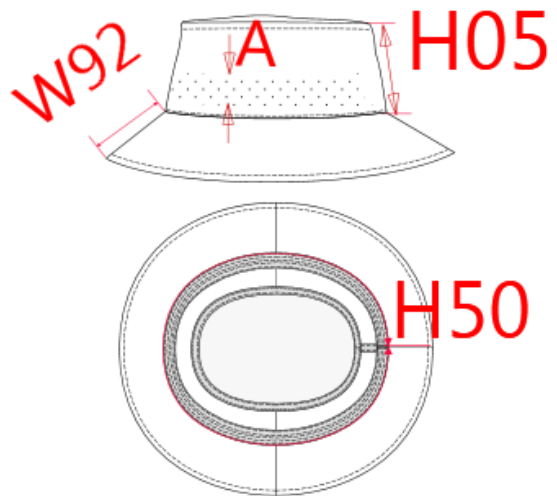

REFERENCE : KP621

SIZES : S/M_L/XL

COMPOSITION :

Main fabric : Polyamide taslan - 100 For outside, top inside, lining peak 100%polyamide

Lining 2 : Polyester lining - 90 For inner hat and tape 100% polyester

ARTICLE WEIGHT :

64 gr/pc

DESCRIPTION
Français : Chapeau outdoor
English : Outdoor hat
Nederlands : Outdoorhoed
Deutsch : Outdoor-Hut
Español : Sombrero Outdoor /Aire libre
Italiano : Cappello outdoor
Português : Chapéu outdoor

COLORS	PANTONE SERIGRAPHIE
Navy	433C
Smooth grey	443C

MEASUREMENT						
Description	S/M	L/XL				
H50 Tour de tête / Head measurement	58	60				
H05 Hauteur totale chapeau / Cap total height	9	9				
W92 Width of the brim	5,50	5,50				
A Hauteur bande / Band height	3	3				

CARE LABEL				

PACKING	
Box	100 pcs / box All sizes => L:60cm W:40cm H:24cm GW:7kg NW:5.5kg